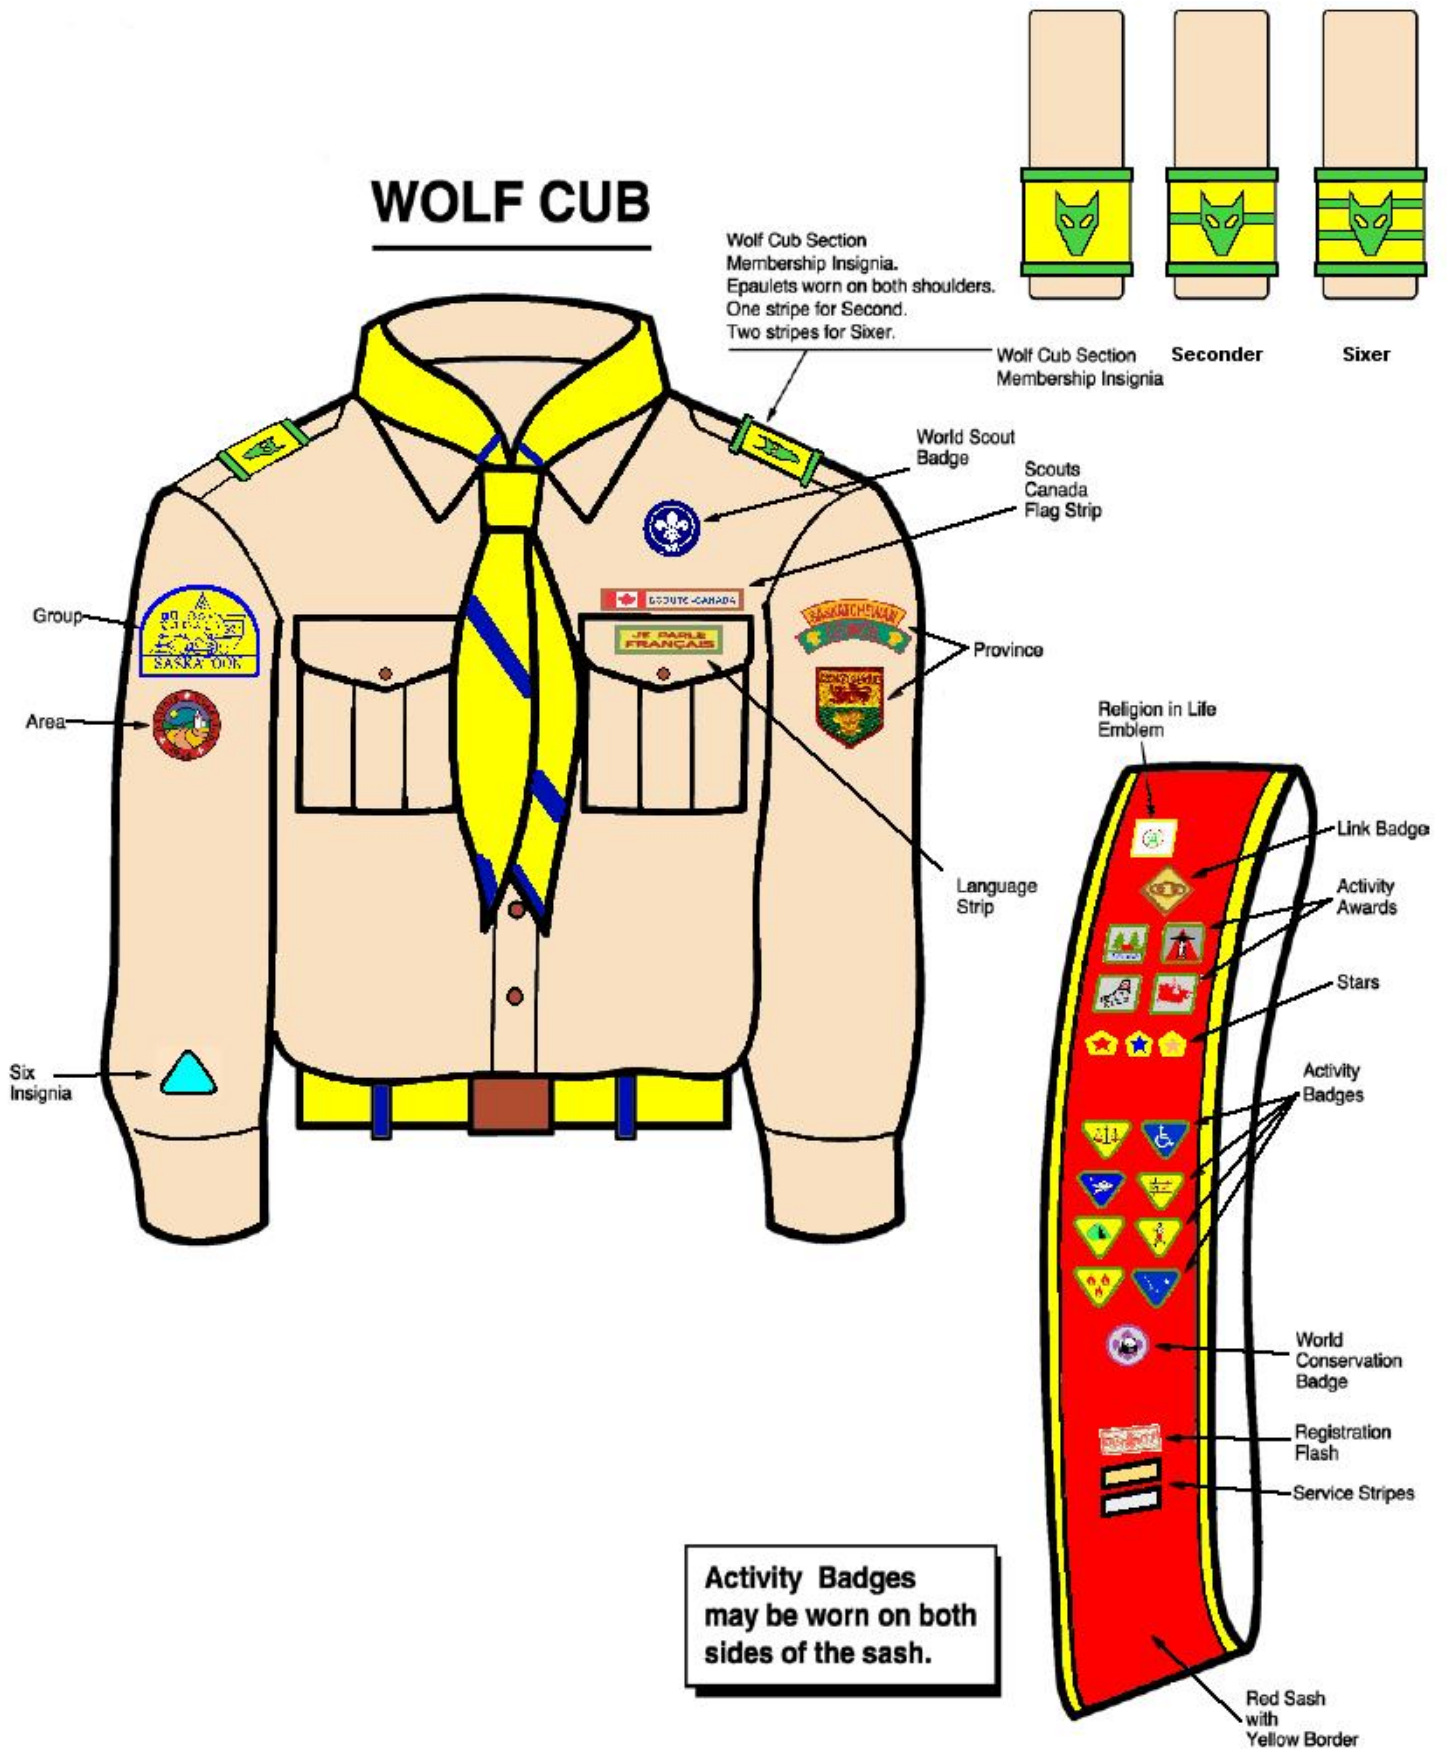

WOLF CUB

Activity Badges may be worn on both sides of the sash.