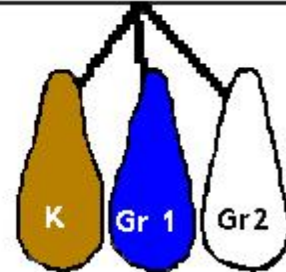

# BEAVER

Beavers Canada Crest

Appropriate color coded tail  
Attached to brim of hat at rear  
Only one worn at a time

Group

District

Province

World Scout Badge

Province